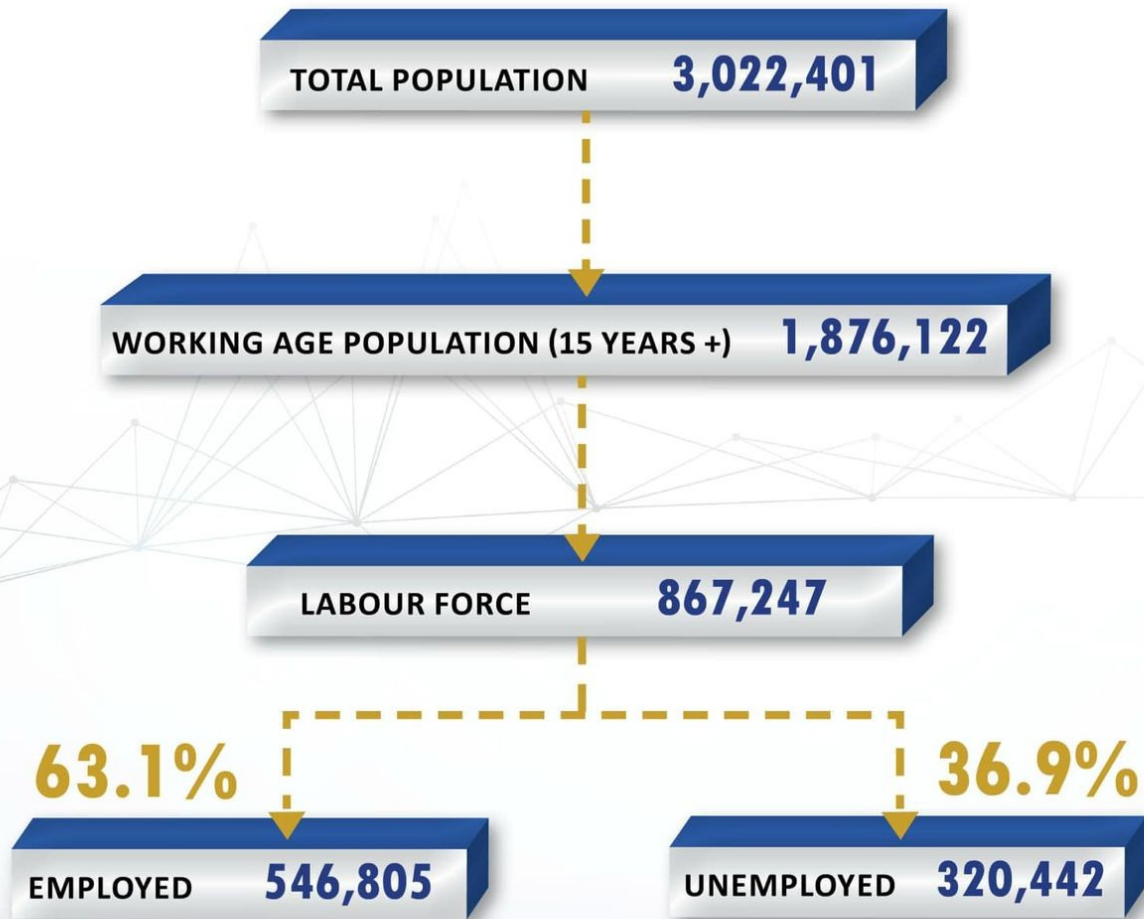

RESULTS

LABOUR FORCE REPORT

Statistical highlights in the 2023 PHC Labour Force Report

Namibia Statistics Agency
P.O. Box 2133,
FGI House, Post Street Mall,
Windhoek, Namibia

Tel: +264 61 431 3200
Fax: +264 61 431 3253
Email: info@nsa.org.na
www.nsa.org.na